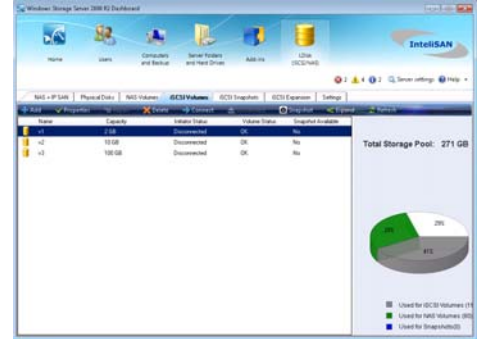

iSCSI Target Storage (SAN) and Disk Pooling

Add-In for WHS-2011, WSS-essentials, SBS-2011-essentials

- *iSCSI Target Storage / SAN*
- *IP SAN Block Data transfer*
- *iSCSI SAN interface over Ethernet*
- *Snapshot with schedules, revert, and convert to volume*
- *Spanned, Raid-0, Raid-1 Volumes*
- *Online Volume expansion*
- *Supports all Internal or external drives*
- *Drive Pooling/Drive Extender*
- *Storage Expansion through iSCSI*
- *Heterogeneous OS Support*
- *Data Protection with NAS or iSCSI volume duplication*
- *Easy to Use Interface*

LDisk™

LDisk™ Adds iSCSI Target Storage capability to Windows Home Server-2011, Windows Storage Server-Essentials and SBS-2011-essentials. Using LDisk™, you can create a single appliance to provide all your storage and backup needs. Create a Unified Storage by adding LDisk™ to Windows Storage Operating systems (WHS-2011, WSS-e, SBS-2011e). In addition to adding iSCSI Target, LDisk provides an advanced disk pooling technology and ability to expand your Storage beyond one box through Ethernet interface. You can have your expansion unit at any distance or even a different building.

iSCSI can't get simpler than this

Create your own SAN

Add iSCSI to your server
I couldn't believe it is that easy to have a SAN

Ease of Use

I never needed a manual to use this thing.

Virtualization

I don't have to worry about managing individual drives. I always know how much storage I have used, how much is left and just use any amount I need until I run out.